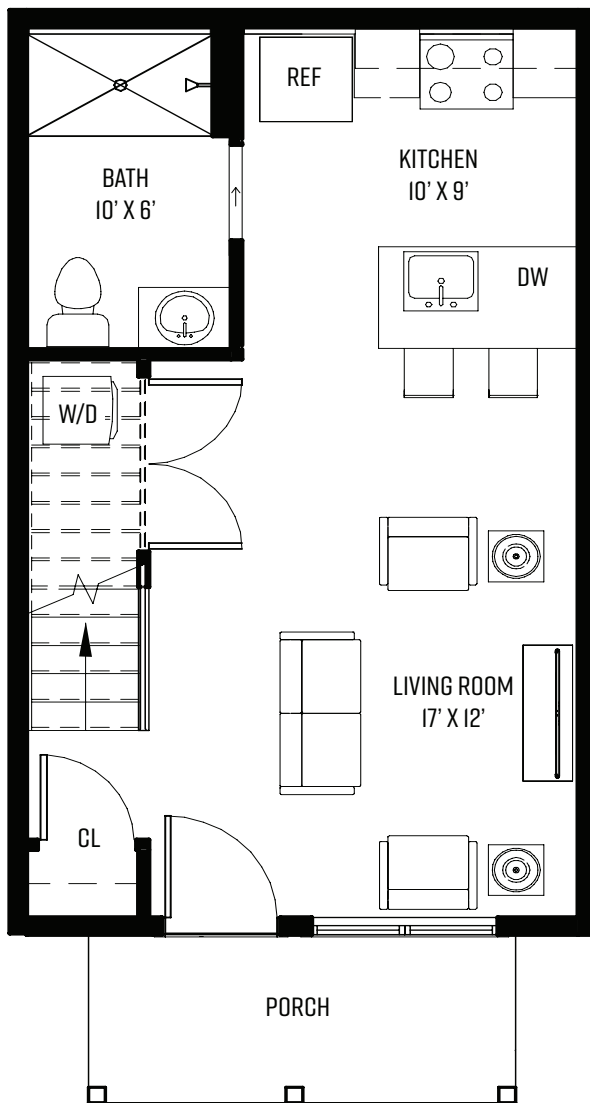

# THE HENRY

INTERIOR UNIT

Loft • 1 BA • 590 SF

1ST FLOOR

LOFT

[THECOMMONSATKING.COM](http://THECOMMONSATKING.COM)

All dimensions and specifications (including square footages) are approximate and provided for comparison purposes only. Actual areas may be smaller. Maps, site plans, floor plans, drawings and elevations are artist renderings and are for informational purposes only and should not be relied upon as representations, express or implied, of the project. Product availability, prices, floorplans, elevations, and specification levels, including square footages, are subject to change without notice or obligation. The sale of any or all homes may be changed or withdrawn at any time.