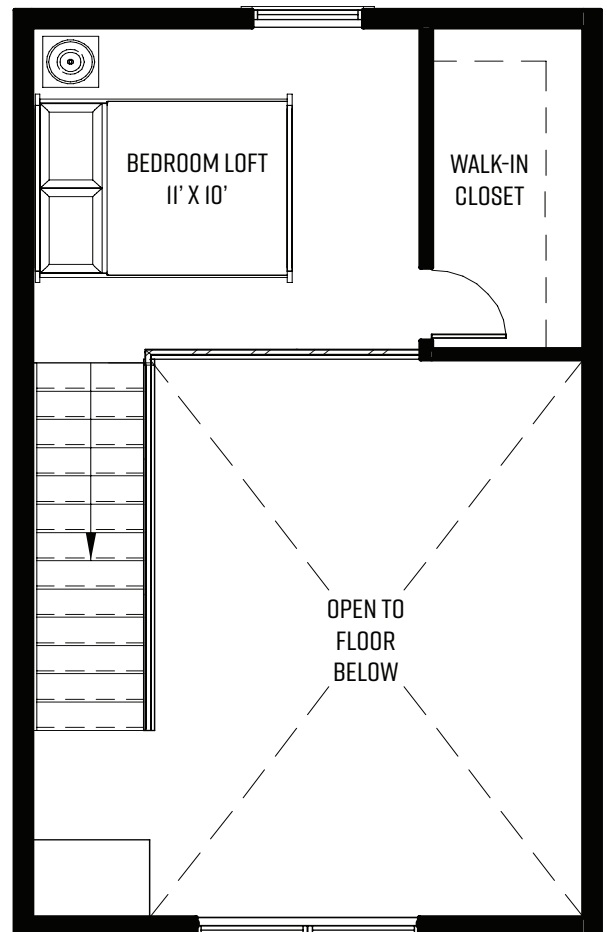

# THE HENRY

INTERIOR UNIT

Loft • 1 BA • 590 SF

1ST FLOOR

LOFT

[THECOMMONSATKING.COM](http://THECOMMONSATKING.COM)

All dimensions and specifications (including square footages) are approximate and provided for comparison purposes only. Actual areas may be smaller. Maps, site plans, floor plans, drawings and elevations are artist renderings and are for informational purposes only and should not be relied upon as representations, express or implied, of the project. Product availability, prices, floorplans, elevations, and specification levels, including square footages, are subject to change without notice or obligation. The sale of any or all homes may be changed or withdrawn at any time.