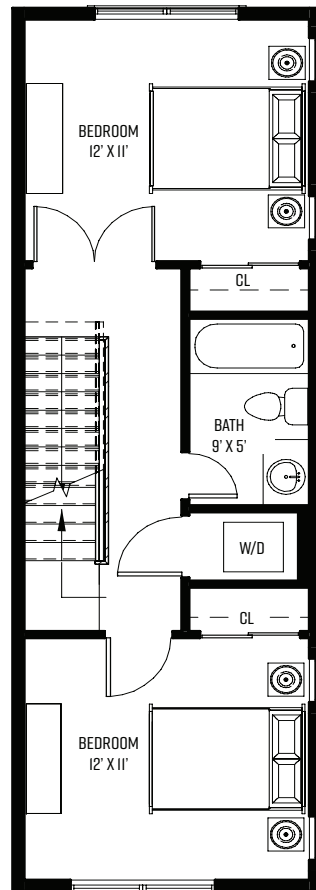

# THE GEORGE

3 BR • 2.5 BA • 1,320 SF

1ST FLOOR

2ND FLOOR

3RD FLOOR

[THECOMMONSATKING.COM](http://THECOMMONSATKING.COM)

All dimensions and specifications (including square footages) are approximate and provided for comparison purposes only. Actual areas may be smaller. Maps, site plans, floor plans, drawings and elevations are artist renderings and are for informational purposes only and should not be relied upon as representations, express or implied, of the project. Product availability, prices, floorplans, elevations, and specification levels, including square footages, are subject to change without notice or obligation. The sale of any or all homes may be changed or withdrawn at any time.