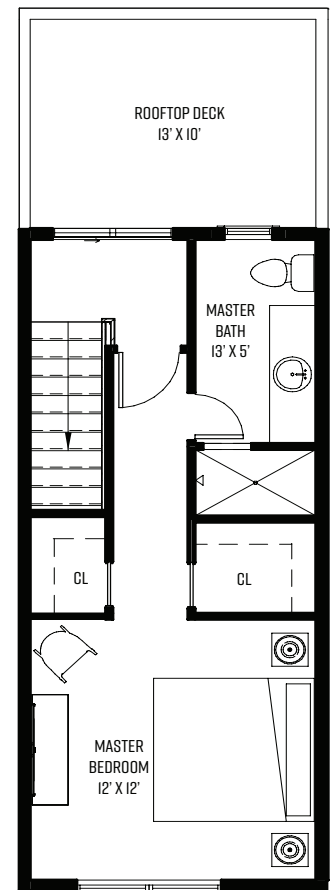

# THE GEORGE

3 BR • 2.5 BA • 1,320 SF

1ST FLOOR

2ND FLOOR

3RD FLOOR

[THECOMMONSATKING.COM](http://THECOMMONSATKING.COM)

All dimensions and specifications (including square footages) are approximate and provided for comparison purposes only. Actual areas may be smaller. Maps, site plans, floor plans, drawings and elevations are artist renderings and are for informational purposes only and should not be relied upon as representations, express or implied, of the project. Product availability, prices, floorplans, elevations, and specification levels, including square footages, are subject to change without notice or obligation. The sale of any or all homes may be changed or withdrawn at any time.