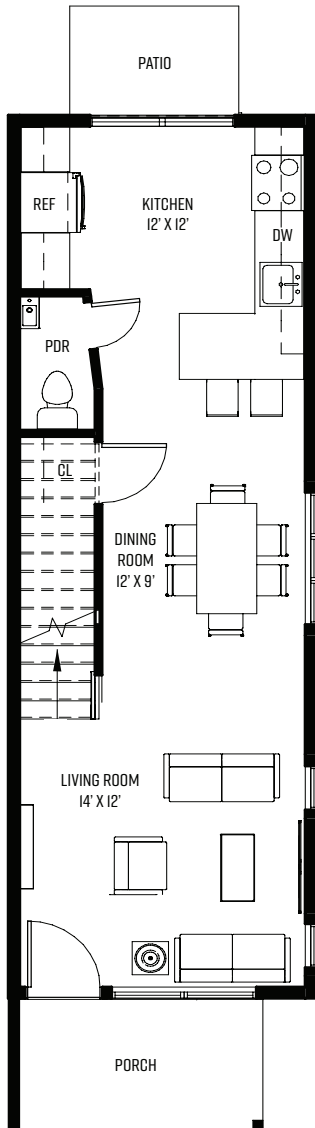

# THE GEORGE

3 BR • 2.5 BA • 1,320 SF

1ST FLOOR

2ND FLOOR

3RD FLOOR

[THECOMMONSATKING.COM](http://THECOMMONSATKING.COM)

All dimensions and specifications (including square footages) are approximate and provided for comparison purposes only. Actual areas may be smaller. Maps, site plans, floor plans, drawings and elevations are artist renderings and are for informational purposes only and should not be relied upon as representations, express or implied, of the project. Product availability, prices, floorplans, elevations, and specification levels, including square footages, are subject to change without notice or obligation. The sale of any or all homes may be changed or withdrawn at any time.